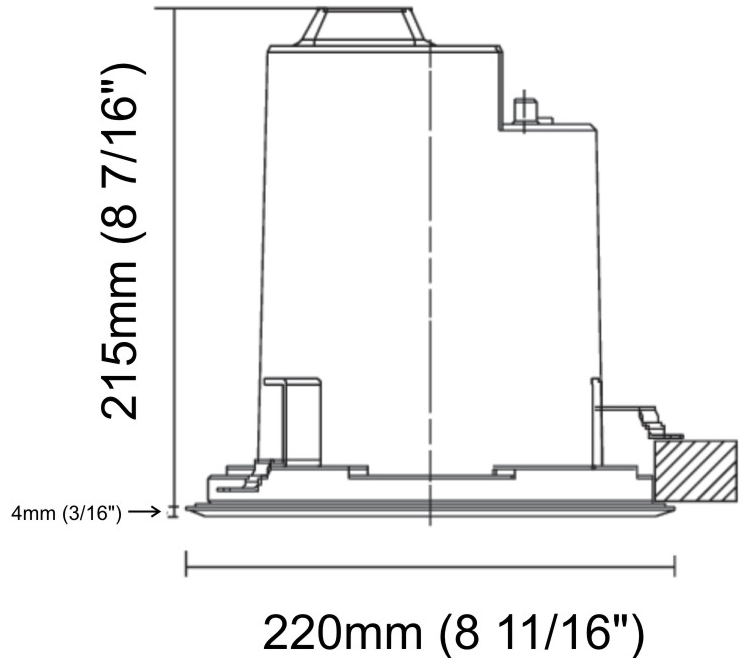

GENERAL

Series: Olodum
Brand: Side
Division: Exterior
Mounting Type: Recessed
Mounting Location: Ceiling
Subcategory: Downlight

PHYSICAL

Shape: Round
Diameter (mm): 220
Diameter (in): 8 11/16
Height (mm): 215
Height (in): 8 7/16
Light Distribution: Adjustable / Direct
Weight (kg): 3.6
Weight (lbs): 7.94
Diffuser: Clear tempered glass
Fixture Finish: SSS
Fixture Material: Aluminum Die Cast

ELECTRICAL

Lamp Type: LED (Zhaga Standard)
Input Wattage (W): 20
Total Output Wattage (W): 17
Dimming: Tri-Mode (Non-Dimming and Phase Dimming (120Vac only) and 0-10V Dimming)
Driver Included: Yes
Driver Location: Integrated
Driver Type: Constant Current - Universal
Driver Class: Class 2
Input Voltage (V): 120 - 277
Constant Current (MA): 500
Upon Request: (Not included - see components [IP65 or higher enclosure to be supplied by others]) 0-10Vdc dimming / (Included) Integral: Phase dimming @120Vac only / 277Vac

LED

Color Temperature (°K): 3000 / 4000
Max. Delivered Lumen (lm): 2434.9 / 2587.5
Nominal Lumen (lm): 2750 / 2945
CRI: >80 CRI
Lamp Life (hrs): 50000

OPTICAL

Reflector: Polycarbonate metallized reflector
Beam Angle: Spot - 15° / Flood - 45° / Wide Flood - 65° / Asymmetric

RATINGS AND CERTIFICATIONS

Certified By: Certified for North American Standards
IP rating: IP67
IK Rating: IK10

Recessed Thickness 10 / 12.5 / 15 / 25 / 30 mm
(3/8" / 1/2" / 9/16" / 1" / 1 3/16")

E

201mm (7 15/16")
3.6kg / 7.93lbs